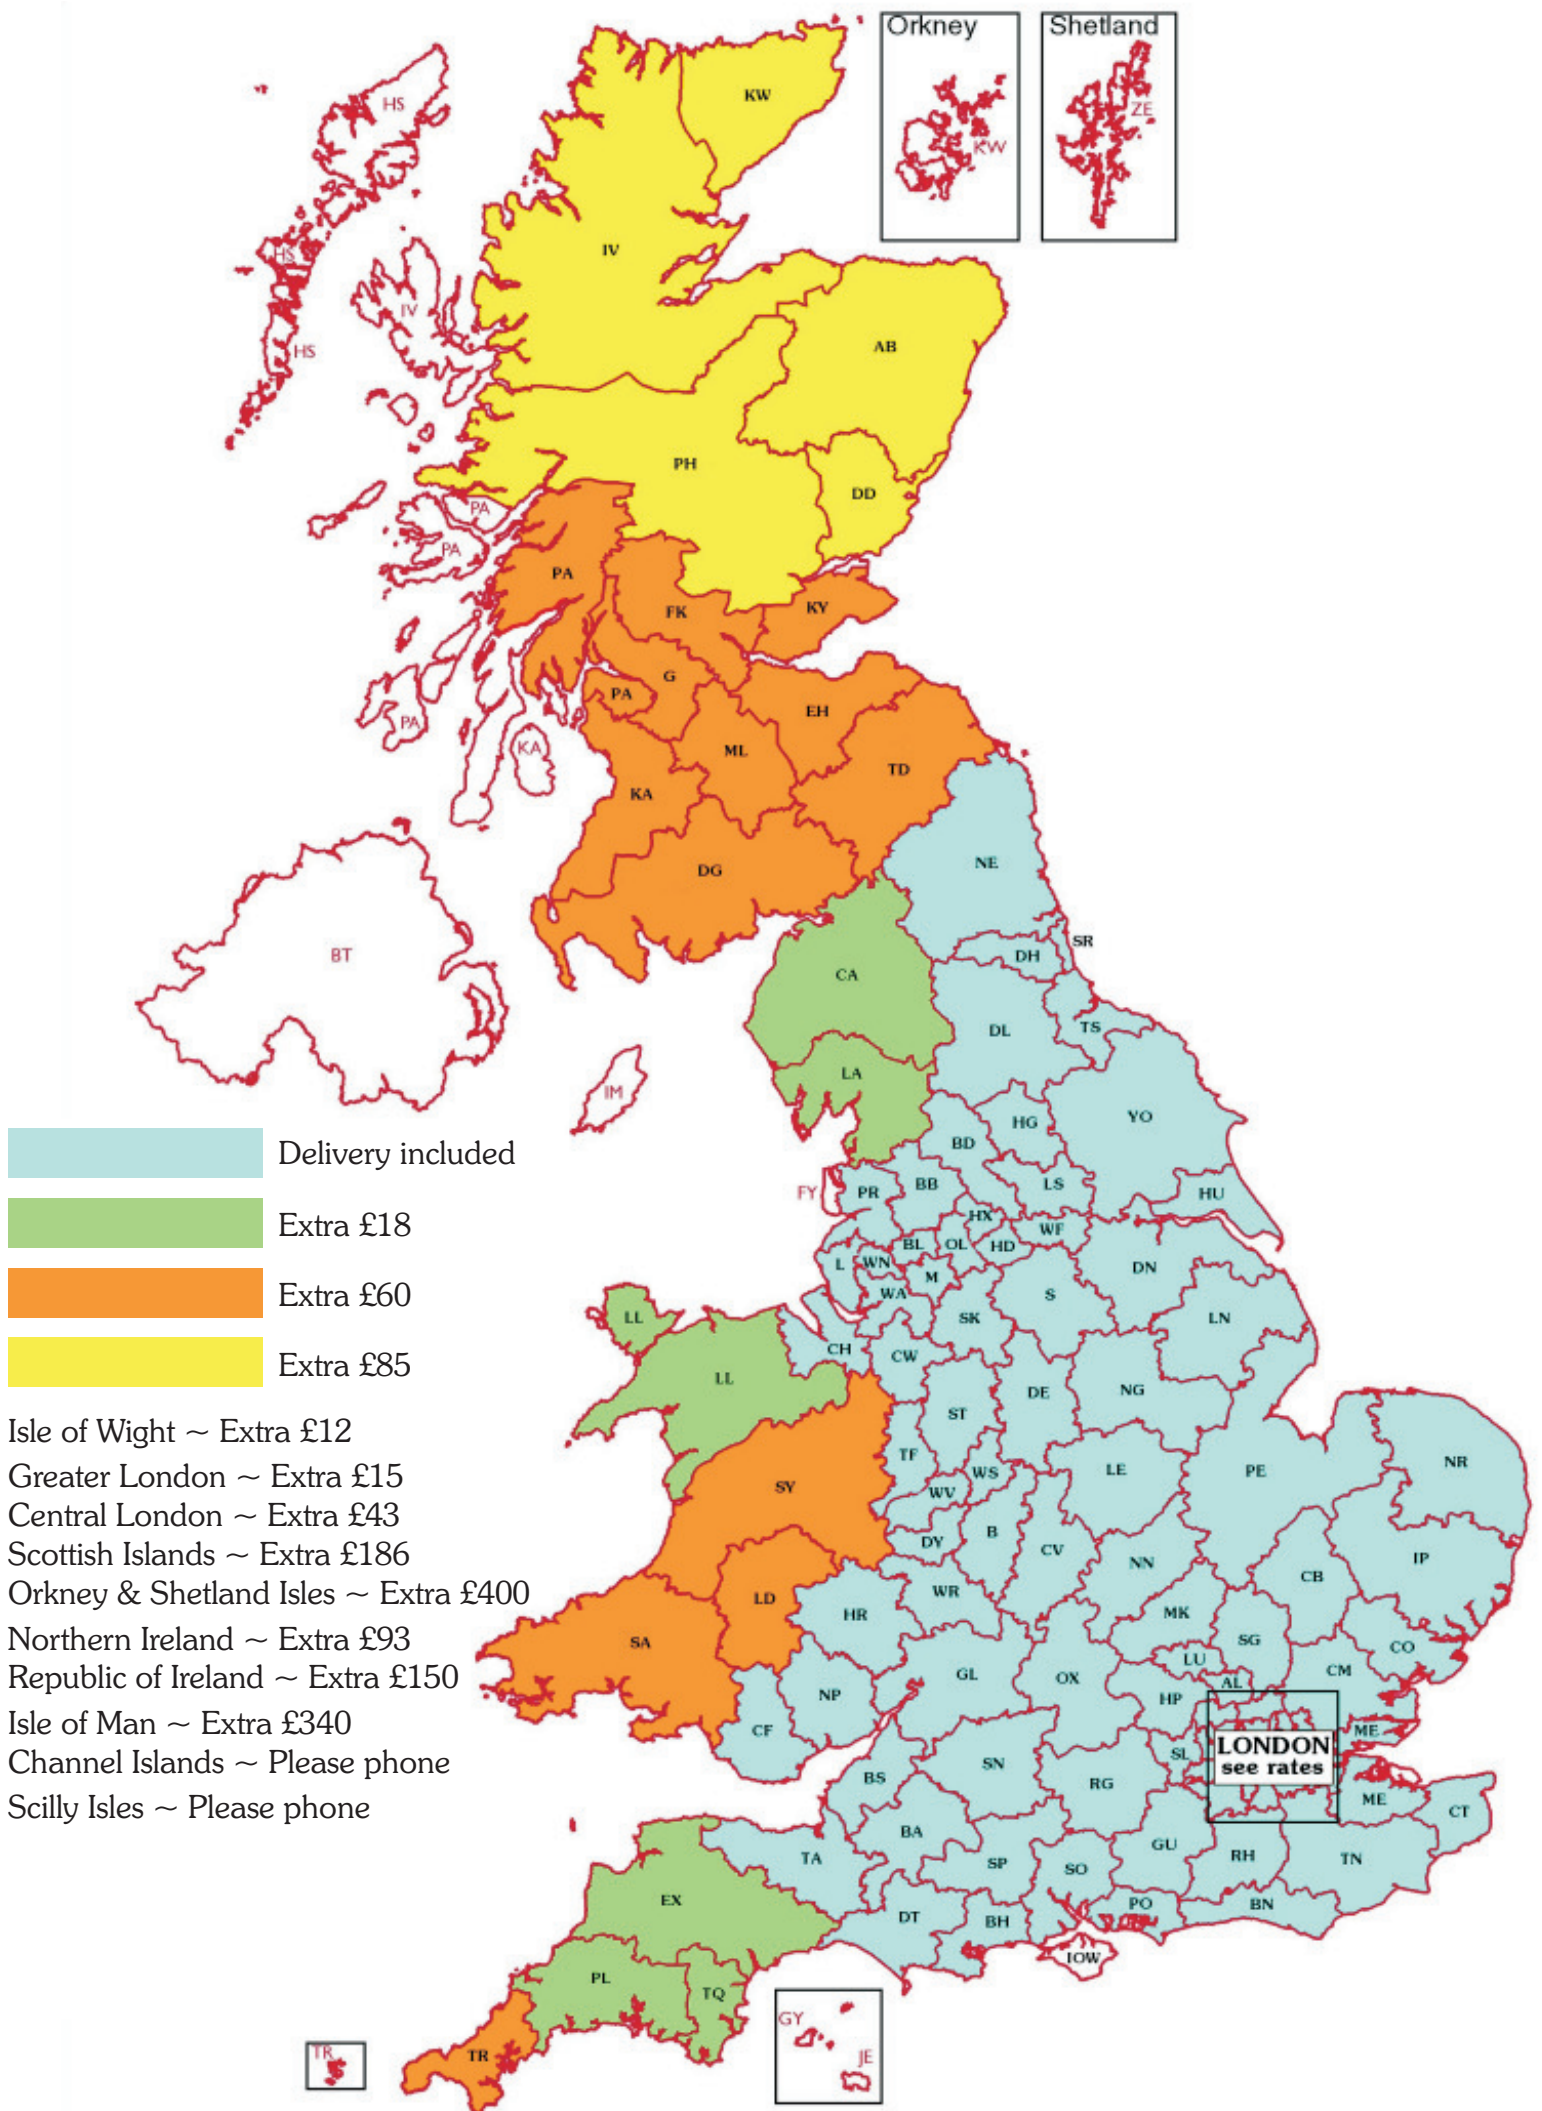

- Delivery included
- Extra £18
- Extra £60
- Extra £85

- Isle of Wight ~ Extra £12
- Greater London ~ Extra £15
- Central London ~ Extra £43
- Scottish Islands ~ Extra £186
- Orkney & Shetland Isles ~ Extra £400
- Northern Ireland ~ Extra £93
- Republic of Ireland ~ Extra £150
- Isle of Man ~ Extra £340
- Channel Islands ~ Please phone
- Scilly Isles ~ Please phone

LONDON
see rates