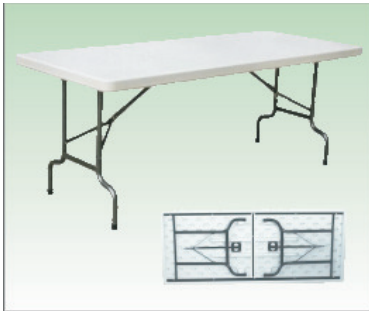

### **\*\* Multi-use blow molded tables \*\***

Hygienic, easy clean blow moulded HD-PE (grey-white) top  
Powder coated steel legs and frame  
Ideal for caterers, marquee companies village halls, etc.

### 6ft Trestle Table

- \* Approx Open size: L183 x W76 x H74cm
- \* Total Weight: approx 15kg
- \* Total weight load capacity 150kg

**15 tables - only £595 inc. delivery\***

**30 tables - only £999 inc. delivery\***